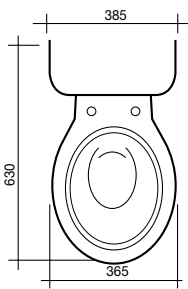

Domaine Vanity Basin

- White
- Vitreous china
- Available with 1 or 3 tapholes
- Overflow with chrome dress ring
- 525 x 450mm

Domaine Vessel Basin

- White
- Vitreous china
- 0 taphole
- No overflow
- 420mm

WASTE & PLUG OPTIONS

Posh Repair Waste 40mm

- Also available as 50mm to suit baths
- Chrome only
- Solution to old rusted wastes
- Suits 40mm basin wastes
- 40mm also suits 32 x 40 plug and waste

Posh Plug with Overflow 40mm

TOILETS

Dominique Close Coupled Toilet Suite

Dominique Back to Wall Toilet Suite

Dominique Link Toilet Suite

Canterbury Low Level Toilet Suite

BASINS

Solus Semi-Recessed Basin
500 x 430mm

Solus Vanity Basin
560 x 480mm

Canterbury Close Coupled Toilet Suite

Solus Concorde Toilet Suite

Domaine Vanity Basin
525 x 450mm

Domaine Vessel Basin
420mm

Bathroom Happiness™

Visit any one of our 300 showrooms around Australia for all the latest products, concepts and inspiration to make your bathroom whatever you want it to be. And for the ultimate bathroom experience, go to one of our bathroom life™ stores where you will find the biggest range of leading Australian and international brands.