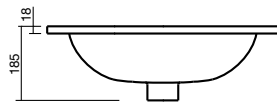

Domaine Vanity Basin
525 x 450mm

Domaine Vessel Basin
420mm