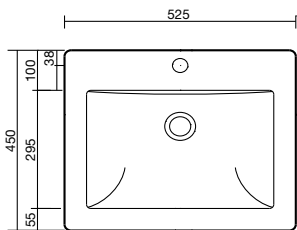

- White
- Vitreous china
- Available with 1 or 3 tapholes
- Overflow with chrome dress ring
- 500 x 430mm

Solus Vanity Basin

- White
- Vitreous china
- Available with 1 or 3 tapholes
- Overflow with chrome dress ring
- 560 x 480mm

Domaine Vanity Basin

- White
- Vitreous china
- Available with 1 or 3 tapholes
- Overflow with chrome dress ring
- 525 x 450mm

Domaine Vessel Basin

- White
- Vitreous china
- 0 taphole
- No overflow
- 420mm

TOILETS

Dominique Close Coupled Toilet Suite

Dominique Back to Wall Toilet Suite

Dominique Link Toilet Suite

Canterbury Low Level Toilet Suite

BASINS

Solus Semi-Recessed Basin
500 x 430mm

Solus Vanity Basin
560 x 480mm

Canterbury Close Coupled Toilet Suite

Solus Concorde Toilet Suite

Domaine Vanity Basin
525 x 450mm

Domaine Vessel Basin
420mm

Bathroom Happiness™

Visit any one of our 300 showrooms around Australia for all the latest products, concepts and inspiration to make your bathroom whatever you want it to be. And for the ultimate bathroom experience, go to one of our bathroom life™ stores where you will find the biggest range of leading Australian and international brands.