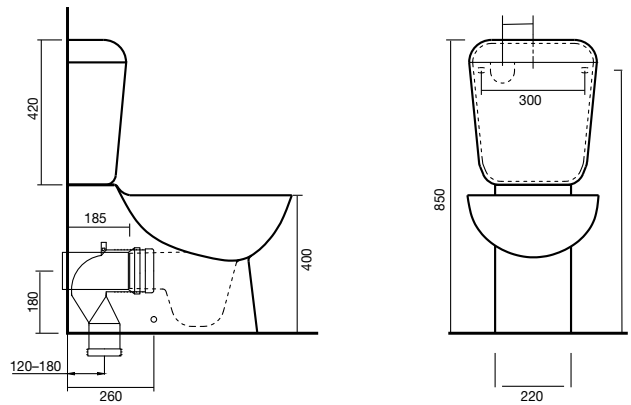

- White
- Vitreous china
- Available with 1 or 3 tapholes
- Overflow with chrome dress ring
- 500 x 430mm

Solus Vanity Basin

- White
- Vitreous china
- Available with 1 or 3 tapholes
- Overflow with chrome dress ring
- 560 x 480mm

Domaine Vanity Basin

- White
- Vitreous china
- Available with 1 or 3 tapholes
- Overflow with chrome dress ring
- 525 x 450mm

Domaine Vessel Basin

- White
- Vitreous china
- 0 taphole
- No overflow
- 420mm

WASTE & PLUG OPTIONS

Posh Repair Waste 40mm

- Also available as 50mm to suit baths
- Chrome only
- Solution to old rusted wastes
- Suits 40mm basin wastes
- 40mm also suits 32 x 40 plug and waste

Posh Plug with Overflow 40mm

TOILETS

Dominique Close Coupled Toilet Suite

Dominique Back to Wall Toilet Suite

Dominique Link Toilet Suite

Canterbury Low Level Toilet Suite

BASINS

Solus Semi-Recessed Basin
500 x 430mm

Solus Vanity Basin
560 x 480mm