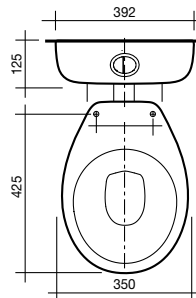

Domaine Vanity Basin

- White
- Vitreous china
- Available with 1 or 3 tapholes
- Overflow with chrome dress ring
- 525 x 450mm

Domaine Vessel Basin

- White
- Vitreous china
- 0 taphole
- No overflow
- 420mm

WASTE & PLUG OPTIONS

Posh Repair Waste 40mm

- Also available as 50mm to suit baths
- Chrome only
- Solution to old rusted wastes
- Suits 40mm basin wastes
- 40mm also suits 32 x 40 plug and waste

Posh Plug with Overflow 40mm

TOILETS

Dominique Close Coupled Toilet Suite

Dominique Back to Wall Toilet Suite

Dominique Link Toilet Suite

Canterbury Low Level Toilet Suite

BASINS

Solus Semi-Recessed Basin
500 x 430mm

Solus Vanity Basin
560 x 480mm

Canterbury Close Coupled Toilet Suite

Solus Concorde Toilet Suite

Domaine Vanity Basin
525 x 450mm

Domaine Vessel Basin
420mm

Bathroom Happiness™

Visit any one of our 300 showrooms around Australia for all the latest products, concepts and inspiration to make your bathroom whatever you want it to be. And for the ultimate bathroom experience, go to one of our bathroom life™ stores where you will find the biggest range of leading Australian and international brands.