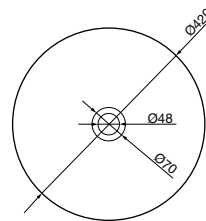

Domaine Vessel Basin
420mm