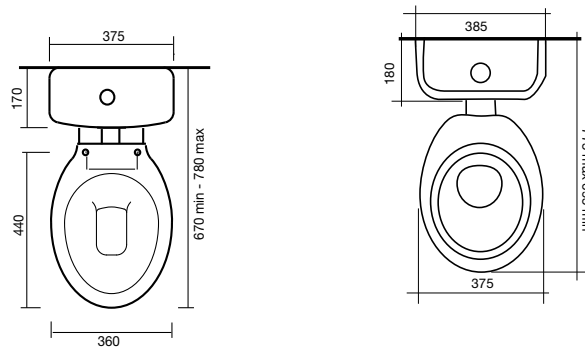

- White
- Vitreous china
- Available with 1 or 3 tapholes
- Overflow with chrome dress ring
- 500 x 430mm

Solus Vanity Basin

- White
- Vitreous china
- Available with 1 or 3 tapholes
- Overflow with chrome dress ring
- 560 x 480mm

WASTE & PLUG OPTIONS

Posh Repair Waste 40mm

- Also available as 50mm to suit baths
- Chrome only
- Solution to old rusted wastes
- Suits 40mm basin wastes
- 40mm also suits 32 x 40 plug and waste

Posh Plug with Overflow 40mm

TOILETS

Dominique Close Coupled Toilet Suite

Dominique Back to Wall Toilet Suite

Dominique Link Toilet Suite

Canterbury Low Level Toilet Suite

BASINS

Solus Semi-Recessed Basin
500 x 430mm

Solus Vanity Basin
560 x 480mm

Canterbury Close Coupled Toilet Suite

Solus Concorde Toilet Suite

Domaine Vanity Basin
525 x 450mm

Domaine Vessel Basin
420mm

Bathroom Happiness™

Visit any one of our 300 showrooms around Australia for all the latest products, concepts and inspiration to make your bathroom whatever you want it to be. And for the ultimate bathroom experience, go to one of our bathroom life™ stores where you will find the biggest range of leading Australian and international brands.