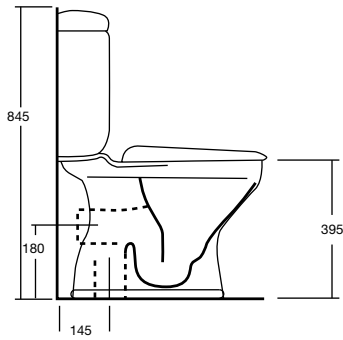

Domaine Vanity Basin

- White
- Vitreous china
- Available with 1 or 3 tapholes
- Overflow with chrome dress ring
- 525 x 450mm

Domaine Vessel Basin

- White
- Vitreous china
- 0 taphole
- No overflow
- 420mm

WASTE & PLUG OPTIONS

Posh Repair Waste 40mm

- Also available as 50mm to suit baths
- Chrome only
- Solution to old rusted wastes
- Suits 40mm basin wastes
- 40mm also suits 32 x 40 plug and waste

Posh Plug with Overflow 40mm

- Suits basin with overflow

Posh Plug with Overflow 32/40mm

- Suits basin with overflow

REECE PRODUCT QUALITY GUARANTEE

Posh waste and plugs enjoy a 1 year product replacement warranty. For full warranty details visit www.reece.com.au/warranties

TOILETS

Dominique Close Coupled Toilet Suite

Dominique Back to Wall Toilet Suite

Dominique Link Toilet Suite

Canterbury Low Level Toilet Suite

BASINS

Solus Semi-Recessed Basin
500 x 430mm

Solus Vanity Basin
560 x 480mm