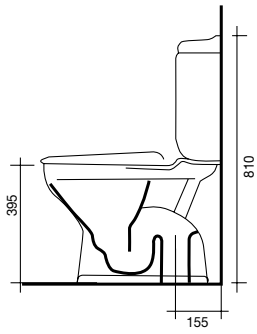

Domaine Vanity Basin

- White
- Vitreous china
- Available with 1 or 3 tapholes
- Overflow with chrome dress ring
- 525 x 450mm

Domaine Vessel Basin

- White
- Vitreous china
- 0 taphole
- No overflow
- 420mm

WASTE & PLUG OPTIONS

Posh Repair Waste 40mm

- Also available as 50mm to suit baths
- Chrome only
- Solution to old rusted wastes
- Suits 40mm basin wastes
- 40mm also suits 32 x 40 plug and waste

Posh Plug with Overflow 40mm

TOILETS

Dominique Close Coupled Toilet Suite

Dominique Back to Wall Toilet Suite

Dominique Link Toilet Suite

Canterbury Low Level Toilet Suite

BASINS

Solus Semi-Recessed Basin
500 x 430mm

Solus Vanity Basin
560 x 480mm

Canterbury Close Coupled Toilet Suite

Solus Concorde Toilet Suite

Domaine Vanity Basin
525 x 450mm

Domaine Vessel Basin
420mm

Bathroom Happiness™

Visit any one of our 300 showrooms around Australia for all the latest products, concepts and inspiration to make your bathroom whatever you want it to be. And for the ultimate bathroom experience, go to one of our bathroom life™ stores where you will find the biggest range of leading Australian and international brands.