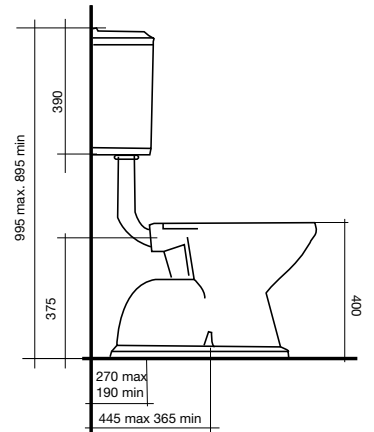

- White
- Vitreous china
- Available with 1 or 3 tapholes
- Overflow with chrome dress ring
- 500 x 430mm

Solus Vanity Basin

- White
- Vitreous china
- Available with 1 or 3 tapholes
- Overflow with chrome dress ring
- 560 x 480mm

WASTE & PLUG OPTIONS

Posh Repair Waste 40mm

- Also available as 50mm to suit baths
- Chrome only
- Solution to old rusted wastes
- Suits 40mm basin wastes
- 40mm also suits 32 x 40 plug and waste

Posh Plug with Overflow 40mm

TOILETS

Dominique Close Coupled Toilet Suite

Dominique Back to Wall Toilet Suite

Dominique Link Toilet Suite

Canterbury Low Level Toilet Suite

BASINS

Solus Semi-Recessed Basin
500 x 430mm

Solus Vanity Basin
560 x 480mm

Canterbury Close Coupled Toilet Suite

Solus Concorde Toilet Suite

Domaine Vanity Basin
525 x 450mm

Domaine Vessel Basin
420mm

Bathroom Happiness™

Visit any one of our 300 showrooms around Australia for all the latest products, concepts and inspiration to make your bathroom whatever you want it to be. And for the ultimate bathroom experience, go to one of our bathroom life™ stores where you will find the biggest range of leading Australian and international brands.