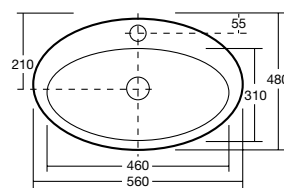

TOILETS

Dominique Close Coupled Toilet Suite

Dominique Back to Wall Toilet Suite

Dominique Link Toilet Suite

Canterbury Low Level Toilet Suite

BASINS

Solus Semi-Recessed Basin
500 x 430mm

Solus Vanity Basin
560 x 480mm