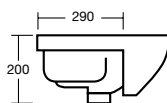

TOILETS

Dominique Close Coupled Toilet Suite

Dominique Back to Wall Toilet Suite

Dominique Link Toilet Suite

Canterbury Low Level Toilet Suite

BASINS

Solus Semi-Recessed Basin
500 x 430mm

Solus Vanity Basin
560 x 480mm