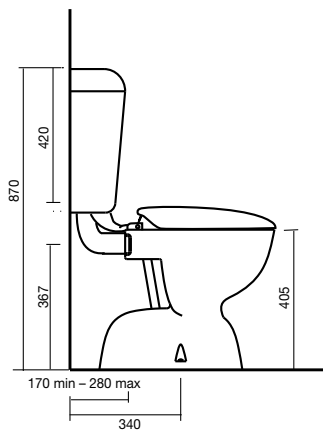

Dominique Link Toilet Suite