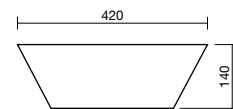

Domaine Vanity Basin
525 x 450mm

Domaine Vessel Basin
420mm