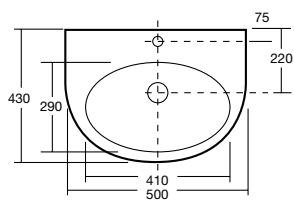

TOILETS

Dominique Close Coupled Toilet Suite

Dominique Back to Wall Toilet Suite

Dominique Link Toilet Suite

Canterbury Low Level Toilet Suite

BASINS

Solus Semi-Recessed Basin
500 x 430mm

Solus Vanity Basin
560 x 480mm

Canterbury Close Coupled Toilet Suite

Solus Concorde Toilet Suite

Domaine Vanity Basin
525 x 450mm

Domaine Vessel Basin
420mm

Bathroom Happiness™

Visit any one of our 300 showrooms around Australia for all the latest products, concepts and inspiration to make your bathroom whatever you want it to be. And for the ultimate bathroom experience, go to one of our bathroom life™ stores where you will find the biggest range of leading Australian and international brands.