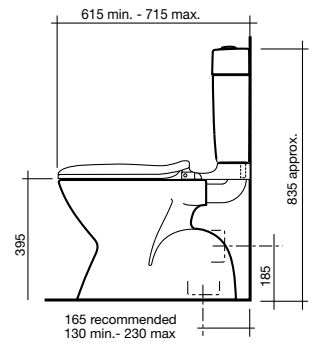

Shown with Carla seat

Canterbury Close Coupled Toilet Suite

- White
- Vitreous china
- S trap only
- Chrome fittings
- Available with Carla or Solid Oak timber seat
- Bottom right hand reversible inlet
- WELS 4 star, 4.5/3 litre dual flush, average flush 3.3 litres

WASTE & PLUG OPTIONS

Posh Repair Waste 40mm

- Also available as 50mm to suit baths
- Chrome only
- Solution to old rusted wastes
- Suits 40mm basin wastes
- 40mm also suits 32 x 40 plug and waste

Posh Plug with Overflow 40mm

TOILETS

Dominique Close Coupled Toilet Suite

Dominique Back to Wall Toilet Suite

Dominique Link Toilet Suite

Canterbury Low Level Toilet Suite

BASINS

Solus Semi-Recessed Basin
500 x 430mm

Solus Vanity Basin
560 x 480mm

Canterbury Close Coupled Toilet Suite

Solus Concorde Toilet Suite

Domaine Vanity Basin
525 x 450mm

Domaine Vessel Basin
420mm

Bathroom Happiness™

Visit any one of our 300 showrooms around Australia for all the latest products, concepts and inspiration to make your bathroom whatever you want it to be. And for the ultimate bathroom experience, go to one of our bathroom life™ stores where you will find the biggest range of leading Australian and international brands.