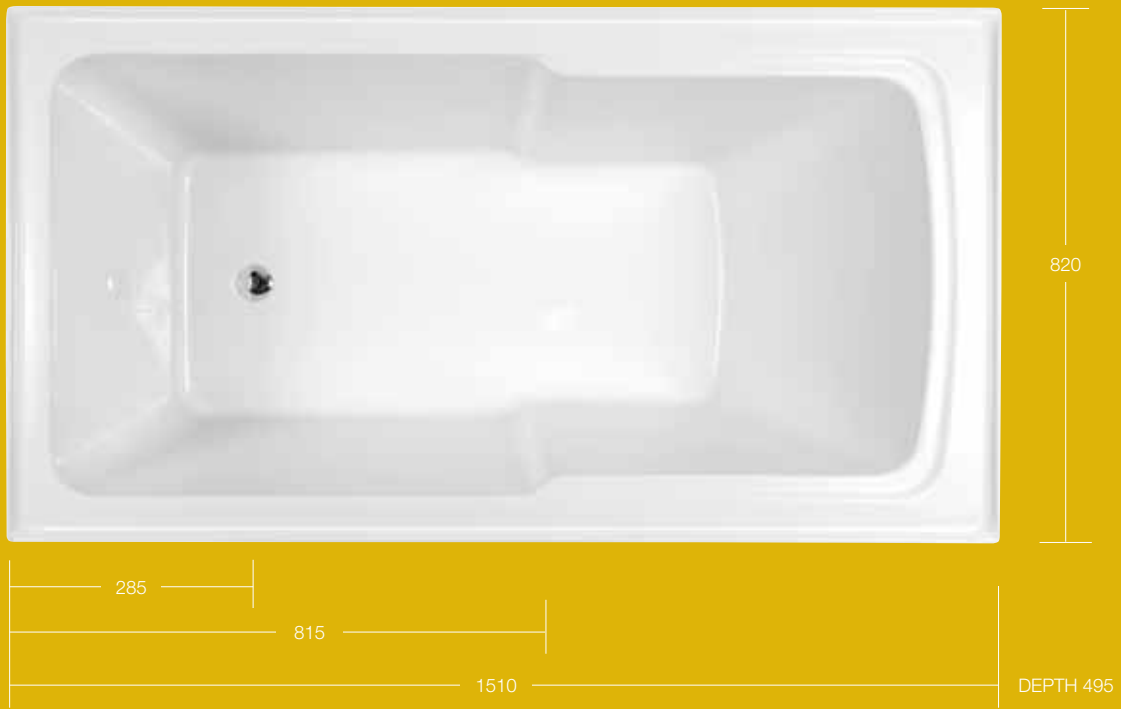

Kensington Shower Bath 1510